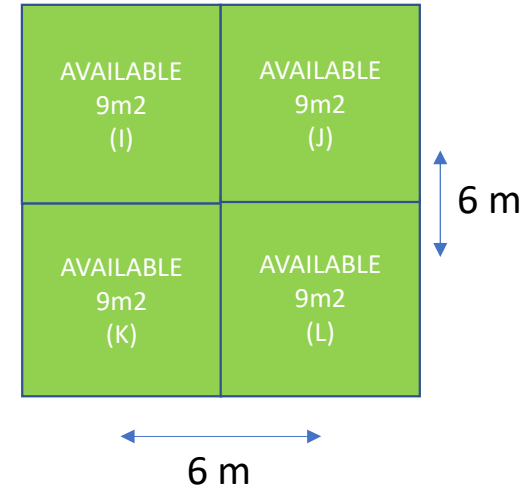

### SECOND BLOCK ON SALE

*(only available if first block is sold)*

- Stand 9m2, total price – EUR 7.650
- Additional m2 price: EUR 850

Enlarged stands (12m2) or combined stands by one company (18m2) can be allocated upon discretion of organizer. First come, first serve.