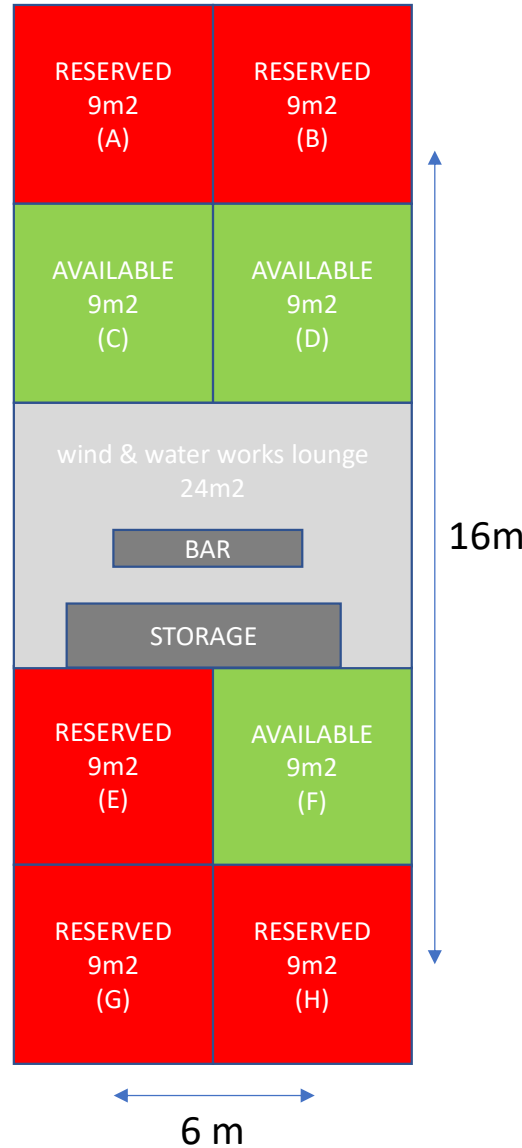

### SECOND BLOCK ON SALE

*(only available if first block is sold)*

- Stand 9m2, total price – EUR 7.650
- Additional m2 price: EUR 850

Enlarged stands (12m2) or combined stands by one company (18m2) can be allocated upon discretion of organizer. First come, first serve.